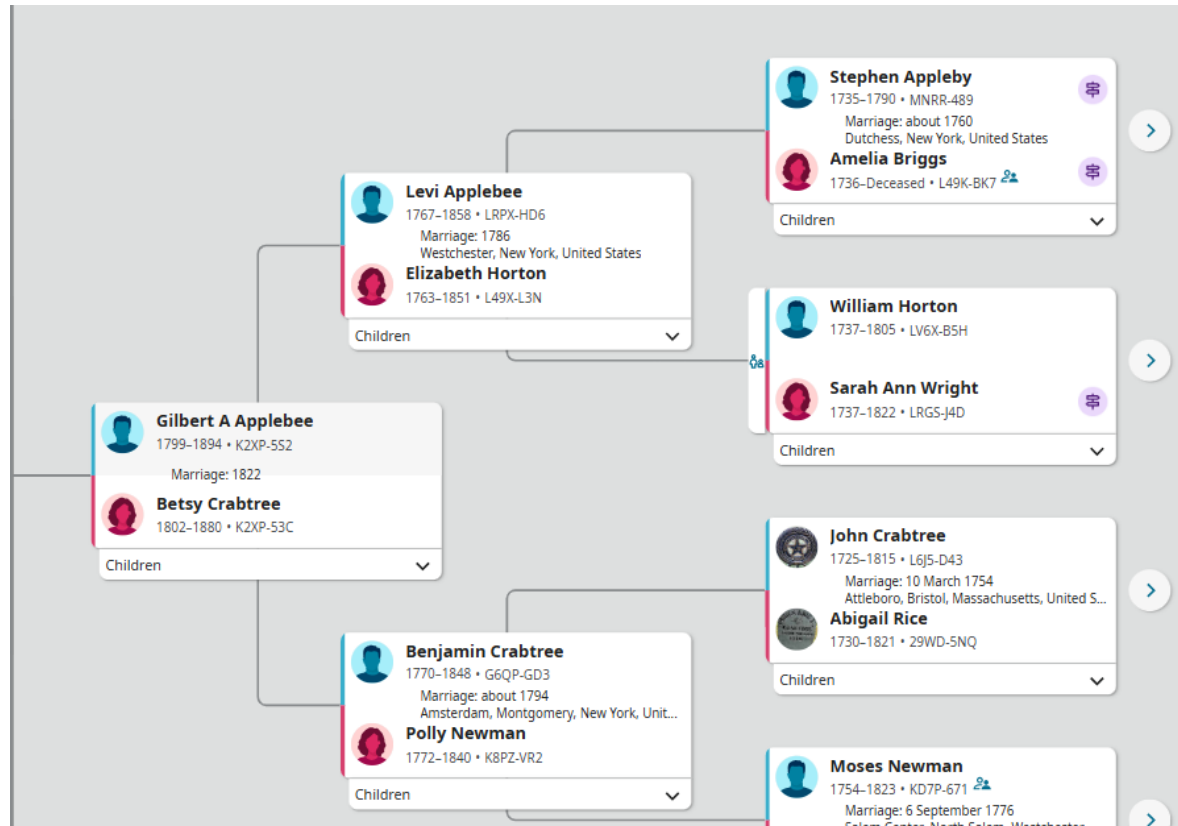

1

Step 1:

Start by adding what you know about your family.

The automated tree builder will guide you along. You'll start by adding your parents and grandparents. Don't worry—all information about living people is kept private.

2

Step 2:

We'll search for your family connections.

As you add information, the system will begin searching for your family members in the community family tree and in historical records, like birth and death certificates.

3

Step 3:

Watch your family tree grow!

The community family tree will fuel family discoveries as it adds new branches to your tree. As your tree grows, you'll learn more about your family and feel a closer connection to the past.

Fill in what you know or have found and FamilySearch will look for family connections.

FamilySearch Family Tree

What Else Can I Do with FamilySearch?

Enjoy your family memories in one place.

The Memories Gallery is where all your important family photos, stories, documents, and audio recordings can be securely saved and then shared with other family members.